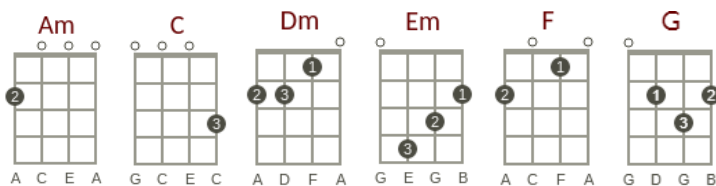

# Concrete And Clay

(T. Moeller & B. Parker)

Key:C

Time: 4/4

Artists: Unit 4 + 2  
Randy Edelman

(Strum D DuD Du\_ uDuDuD )

Intro: [G7]<sup>2</sup> [C]<sup>2</sup> [G7]<sup>2</sup> [C]<sup>2</sup>

[G7] You to me, are sweet as [C] roses in the morning  
 [G7] You to me, are soft as [C] summer rain at dawn, in love we [F] share  
 That [Em] something rare  
 The [Dm] sidewalks and the street, The [G7] concrete and the clay beneath my  
 [C] Feet begins to [Am] crumble, but [F] love will never [G7] die, because we'll  
 [C] See the mountains [Am] tumble, be-[F]fore we say good-[G7]bye,  
 My love and [F] I will be, in [Em] love eternally  
 [G7] And that's the way, mmm that's the [C] way it's meant to be  
 [G7]<sup>2</sup> [C]<sup>2</sup> [G7]<sup>2</sup> [C]<sup>2</sup>

[G7] All around, I see the [C] purple shades of evening  
 And [G7] on the ground, the shadows [C] fall and once again  
 You're in my [F] arms, so [Em] tenderly.  
 The [Dm] sidewalks and the street, The [G7] concrete and the clay beneath my  
 [C] Feet begins to [Am] crumble, but [F] love will never [G7] die, because we'll  
 [C] See the mountains [Am] tumble, be-[F]fore we say good-[G7]bye,  
 My love and [F] I will be, in [Em] love eternally  
 [G7] And that's the way, mmm that's the [C] way it's meant to be